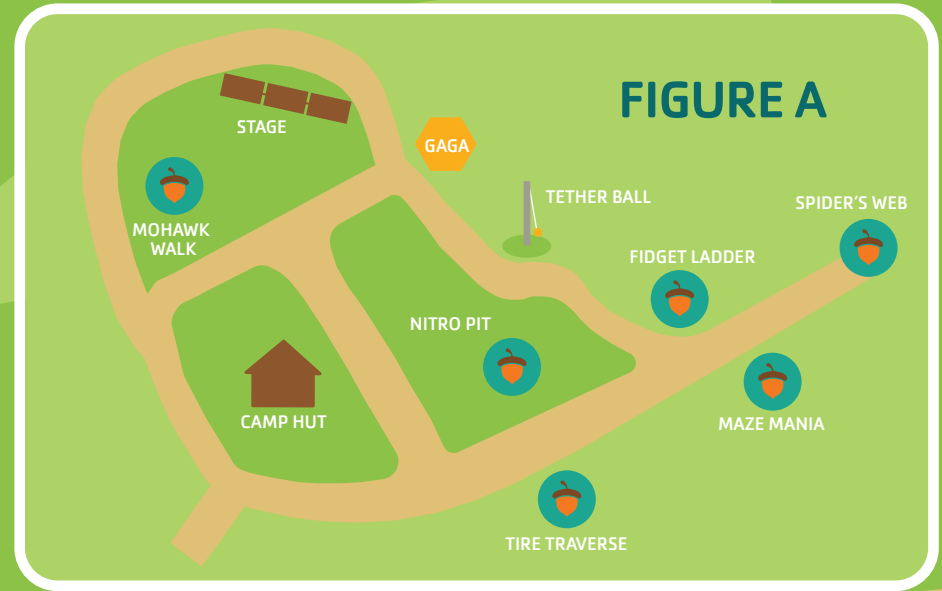

ONSITE CAMPS

AT THE IPSWICH FAMILY YMCA

110 County Road, Ipswich, MA 01938

MAP LEGEND

- Camp Trail
- Camp Area
- Restrooms
- Picnic Area
- Drop Off Walking Route

CAMPER DROP OFF & CHECK IN

BASKETBALL COURT

FIELD

CAMP TRAIL: FIGURE A

MINI CLIMBING WALL

BASEBALL FIELD

GAZEBO

CAMPER DROP OFF PARKING