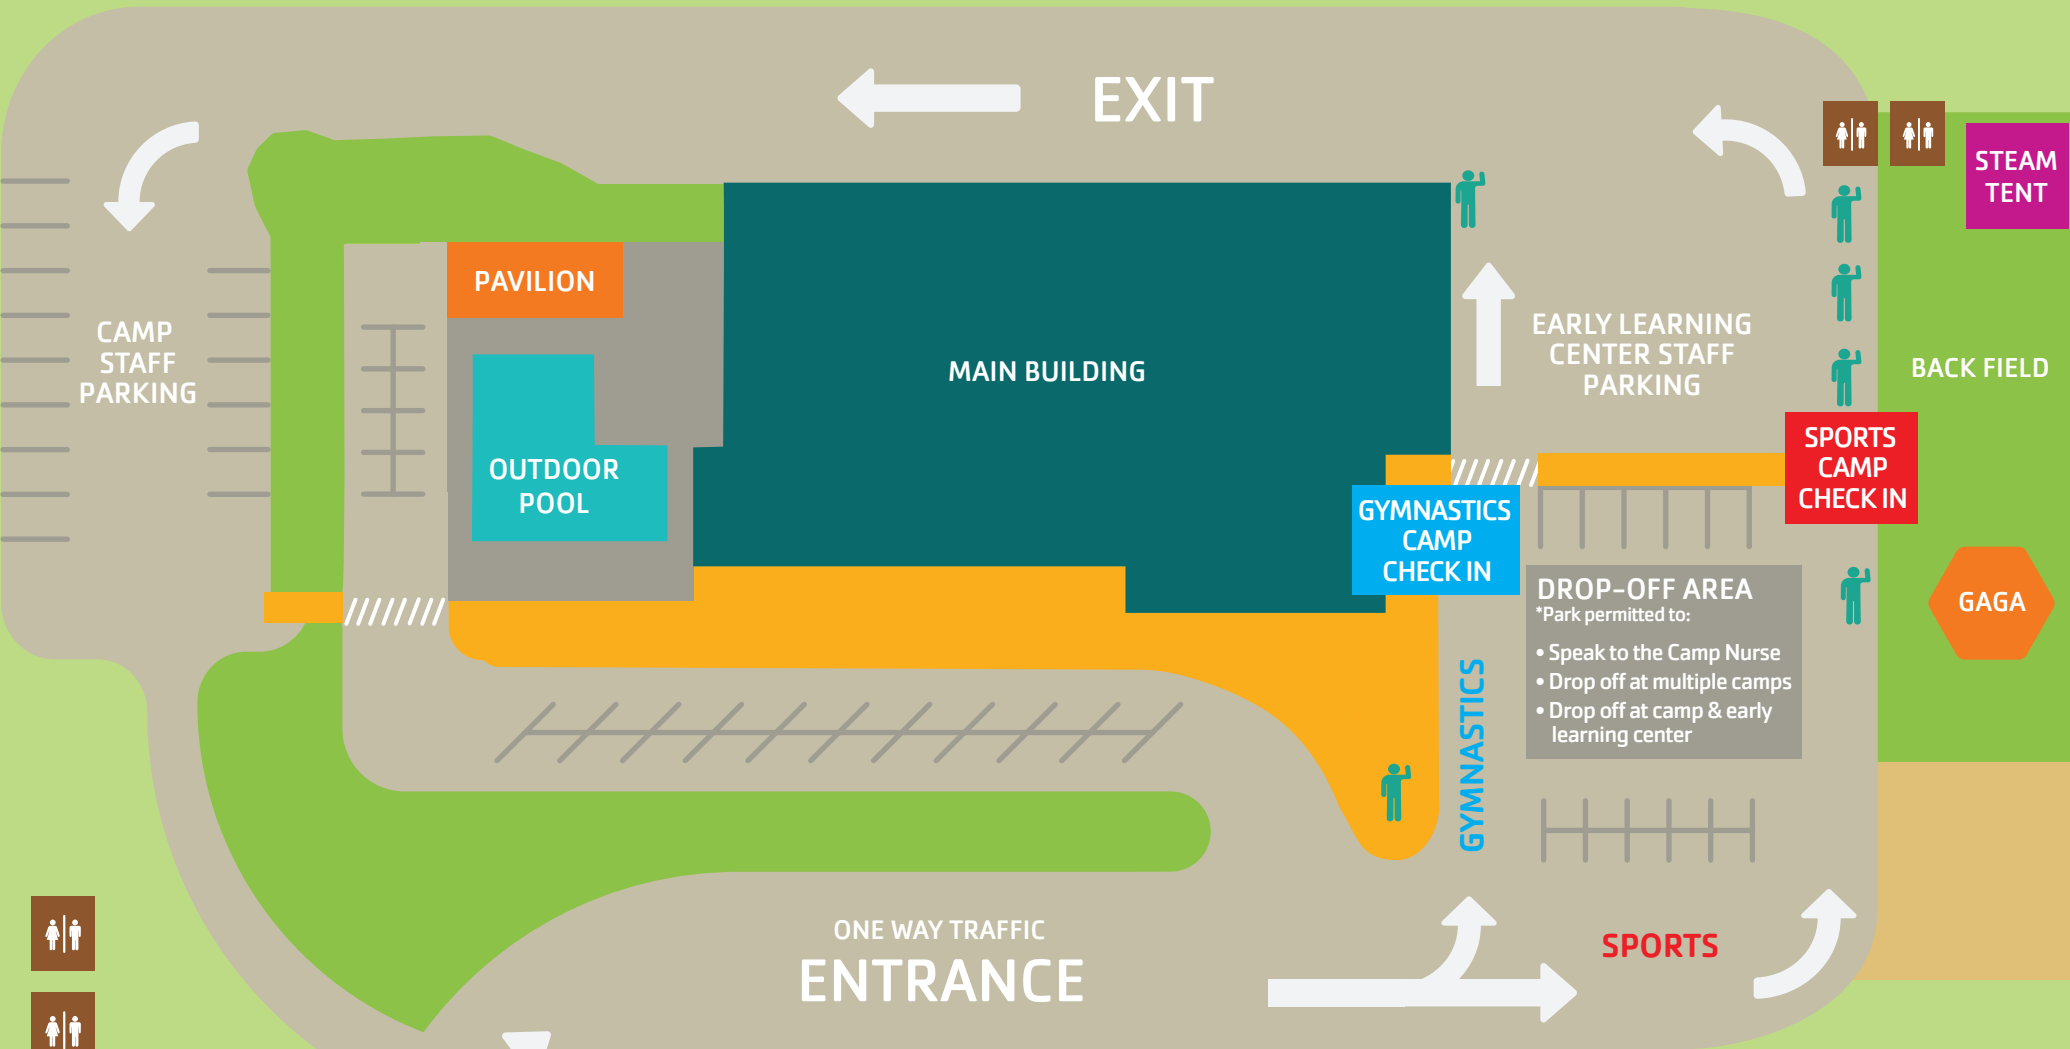

LYNCH/VAN OTTERLOO YMCA DAY CAMPS

40 Leggs Hill Rd. Marblehead, MA 01945

SPECIALTY FIELD

LOWER FIELD 1

LOWER FIELD 2

LOWER FIELD 3

MAP LEGEND

	Camp Staff		Picnic Area
	Walking Path		Restrooms
	Cross Walk		Archery